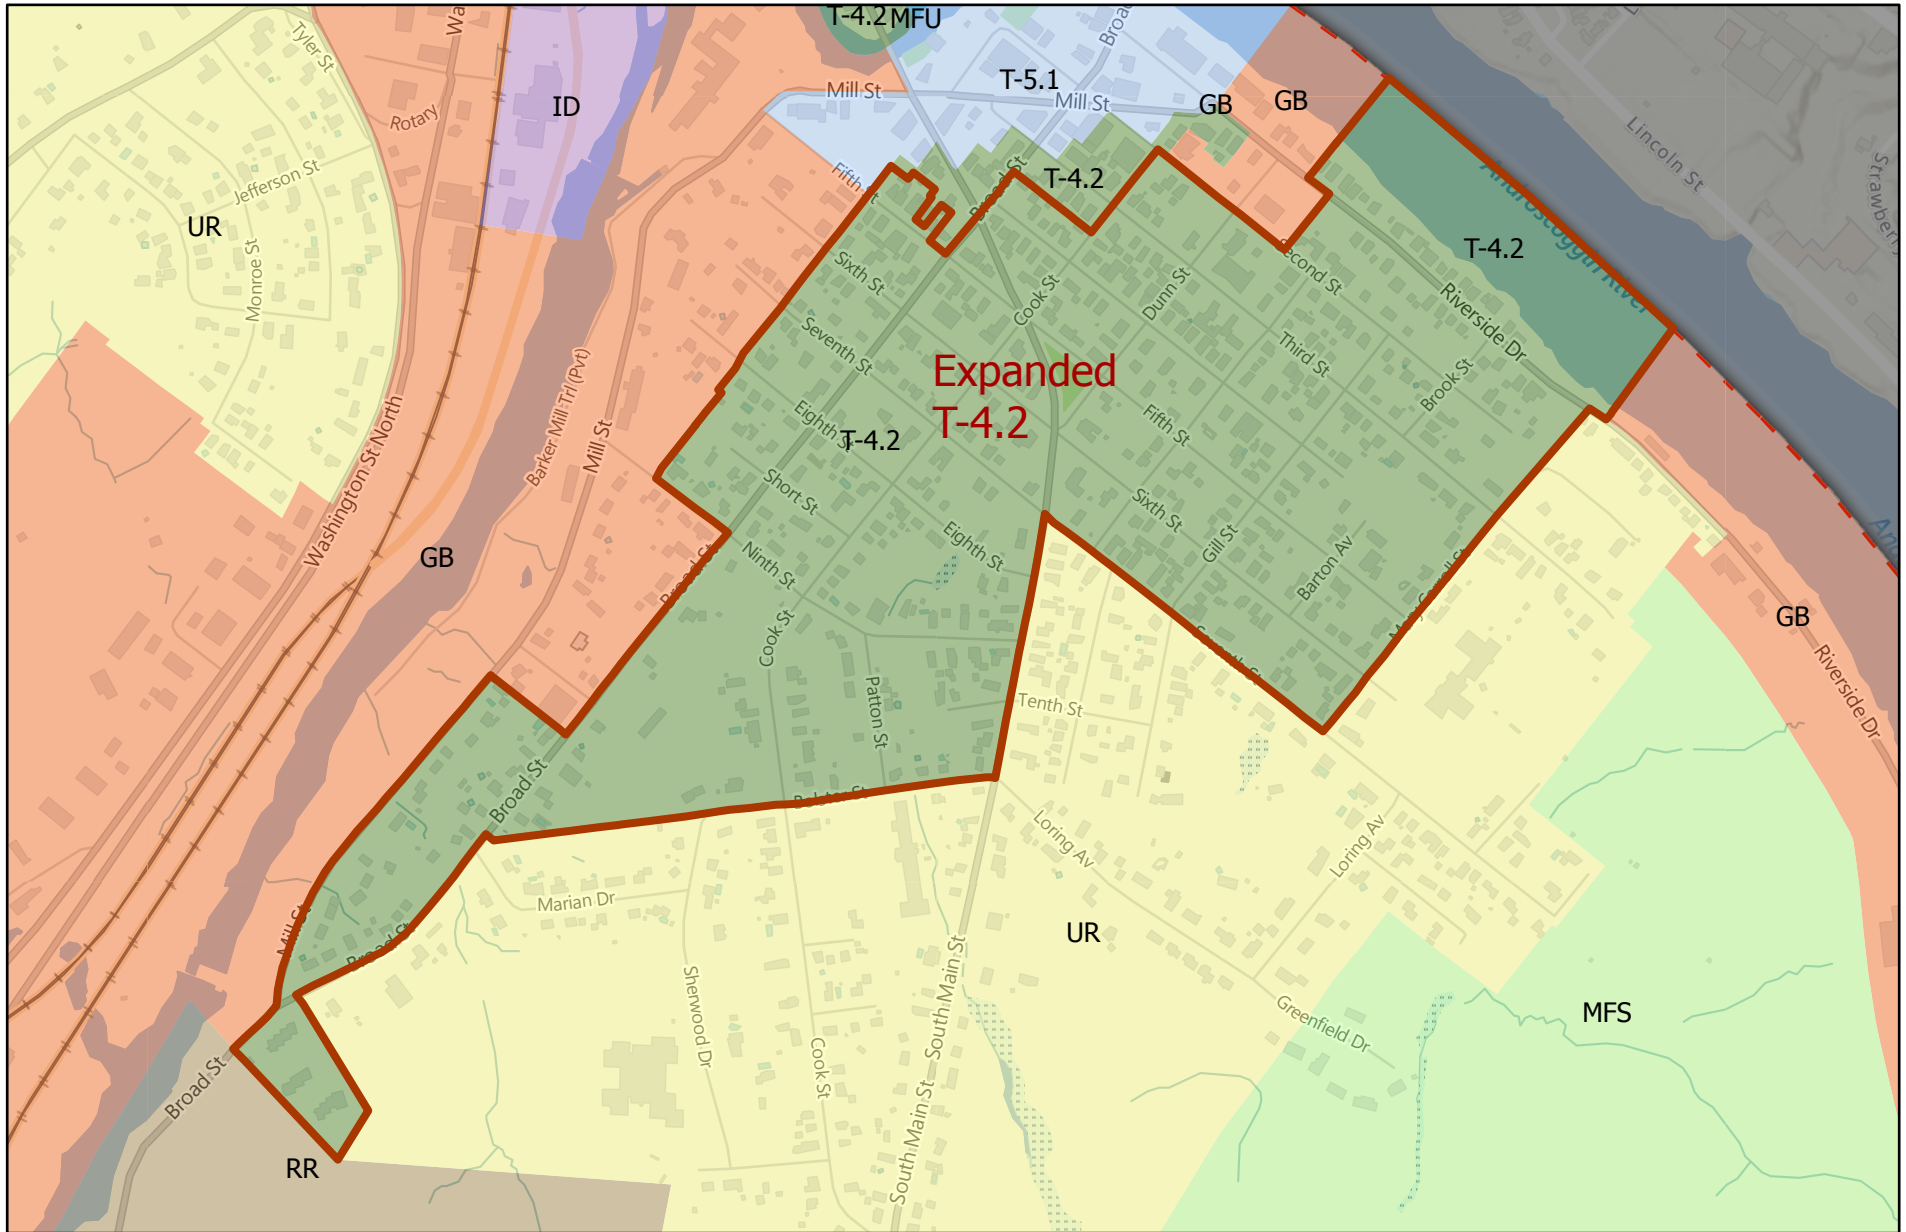

Expand T-4.2 in New Auburn Area

60 Court St
Auburn, ME 04210
www.auburnmaine.gov

 Proposed Change Area